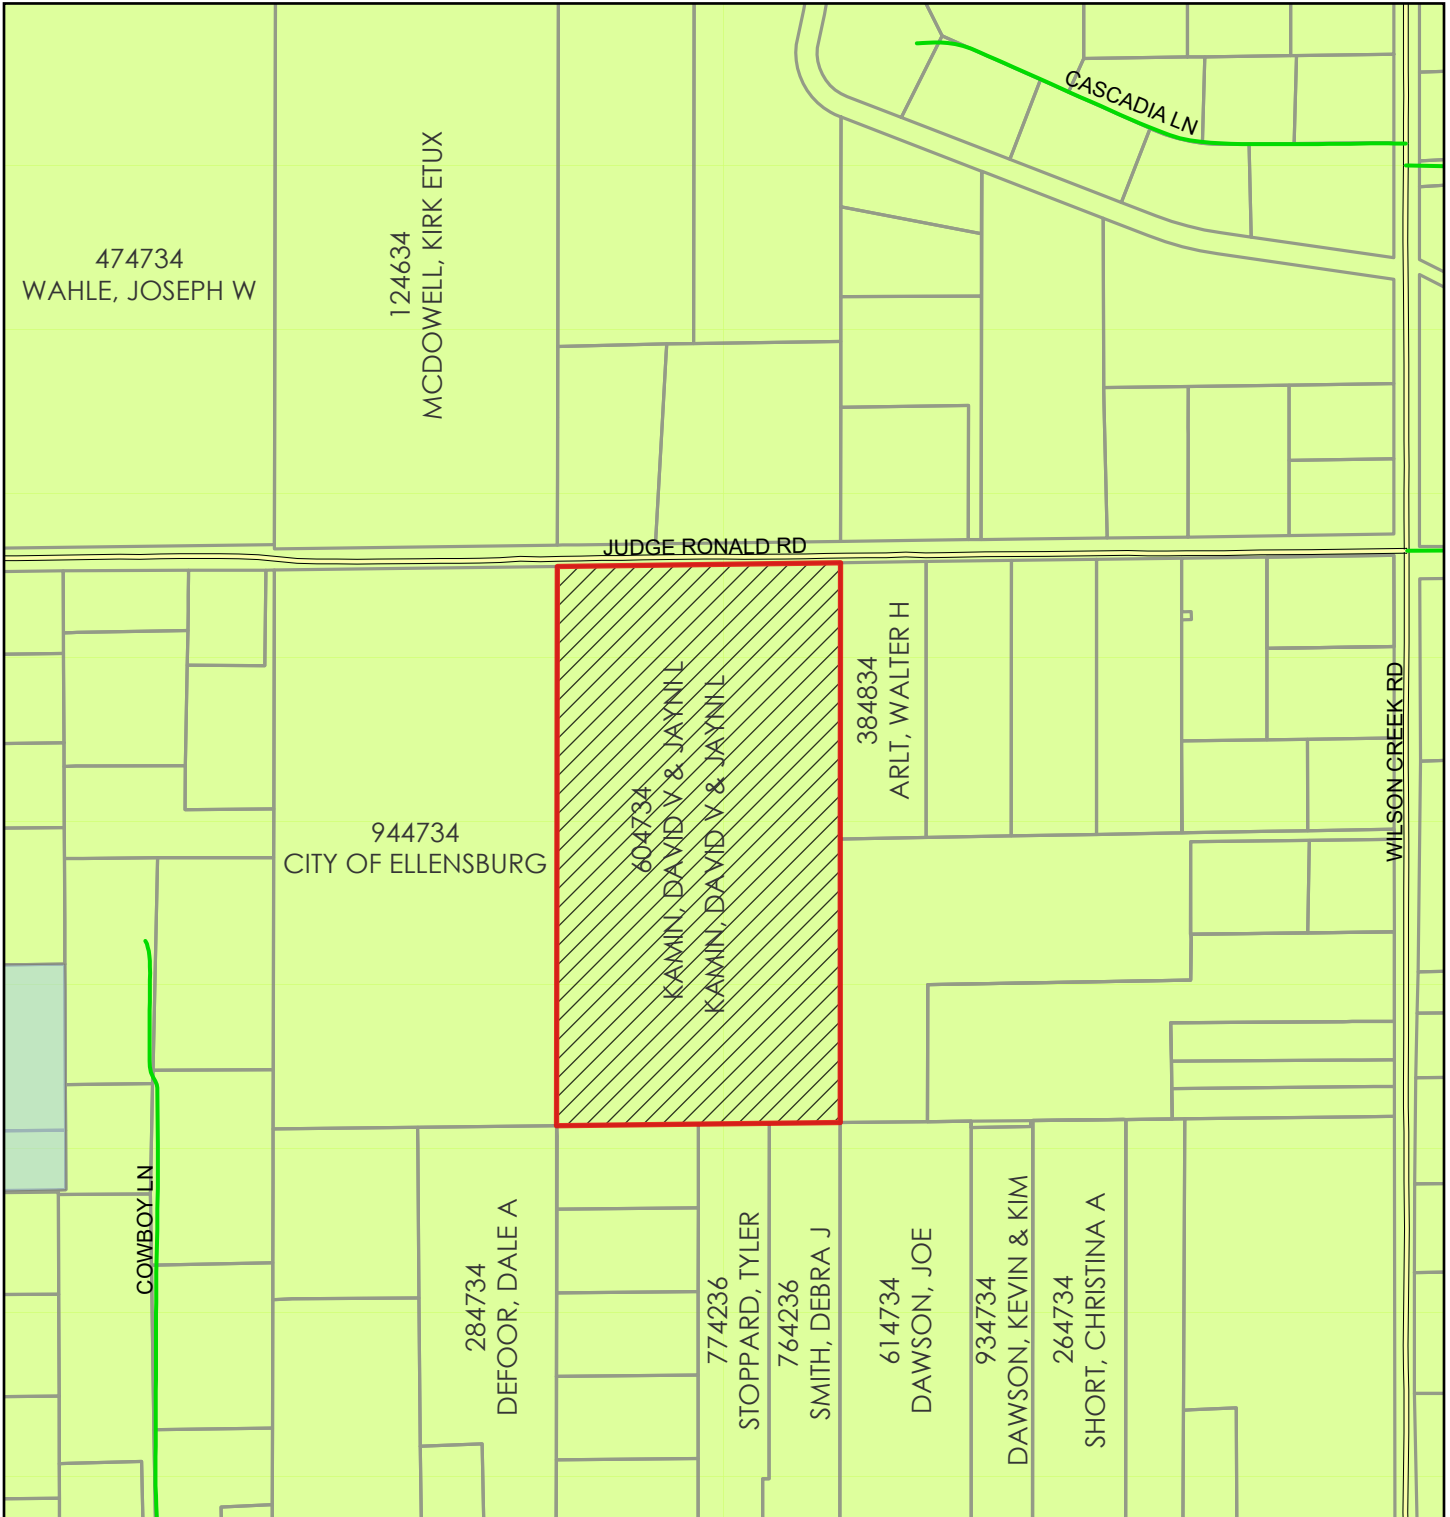

# AU-26-00005 Kamin

## Hazardous Slope

Kittitas County GIS

2026

Coordinate System: NAD 1983 StatePlane Washington South FIPS 4602 Feet